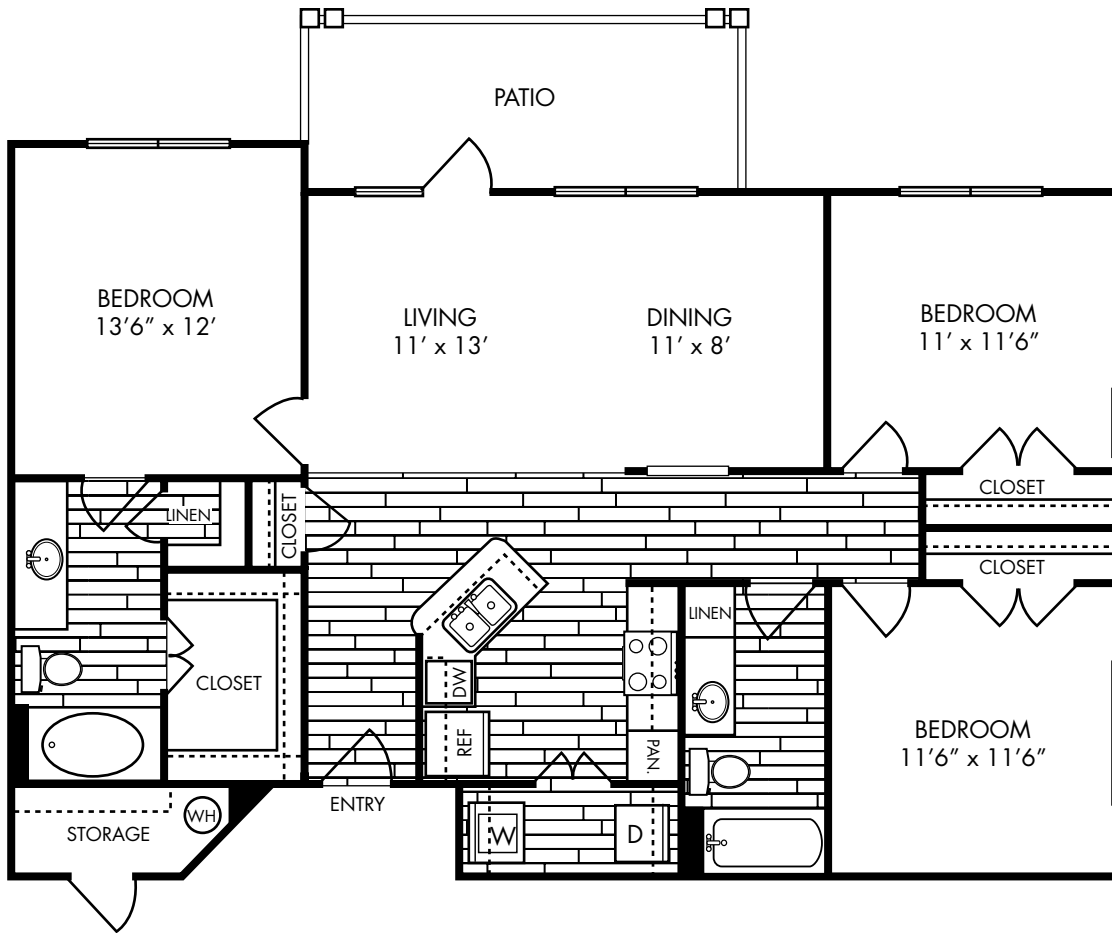

# REPUBLIC HOLLOW TREE APARTMENT HOMES

C1  
THREE BEDROOM TWO BATH  
1,277 SQUARE FEET