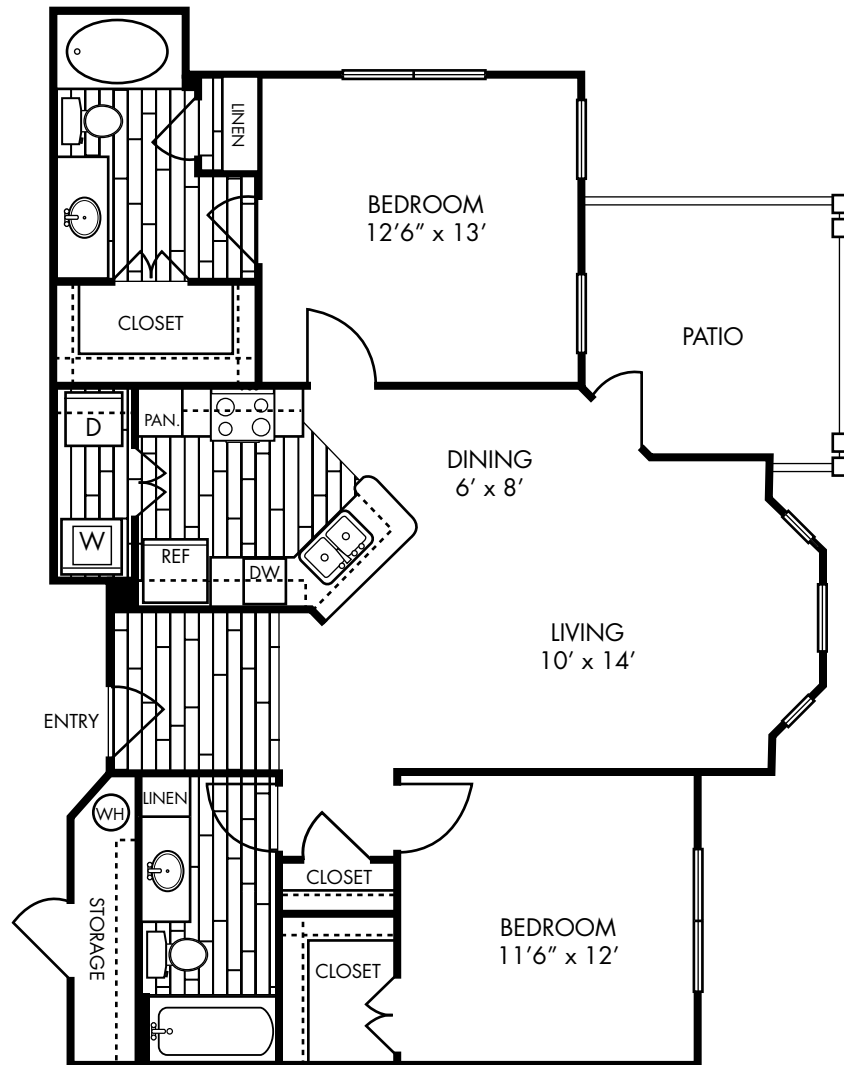

REPUBLIC HOLLOW TREE APARTMENT HOMES

B2

TWO BEDROOM TWO BATH
1,064 SQUARE FEET