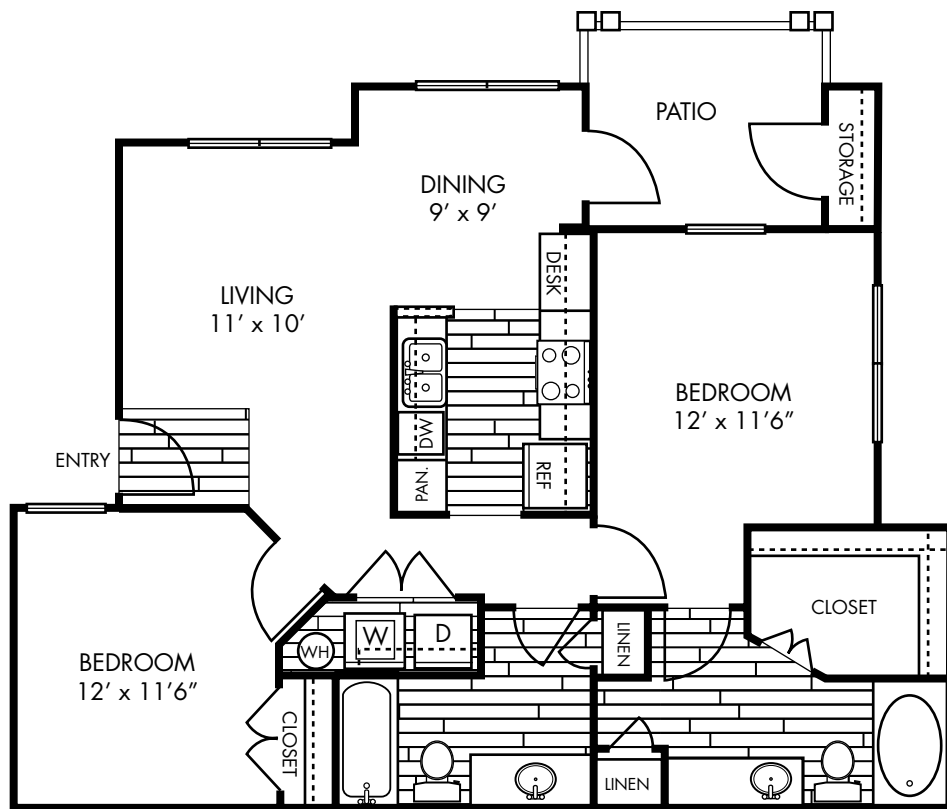

REPUBLIC HOLLOW TREE APARTMENT HOMES

B1-0
TWO BEDROOM TWO BATH
995 SQUARE FEET