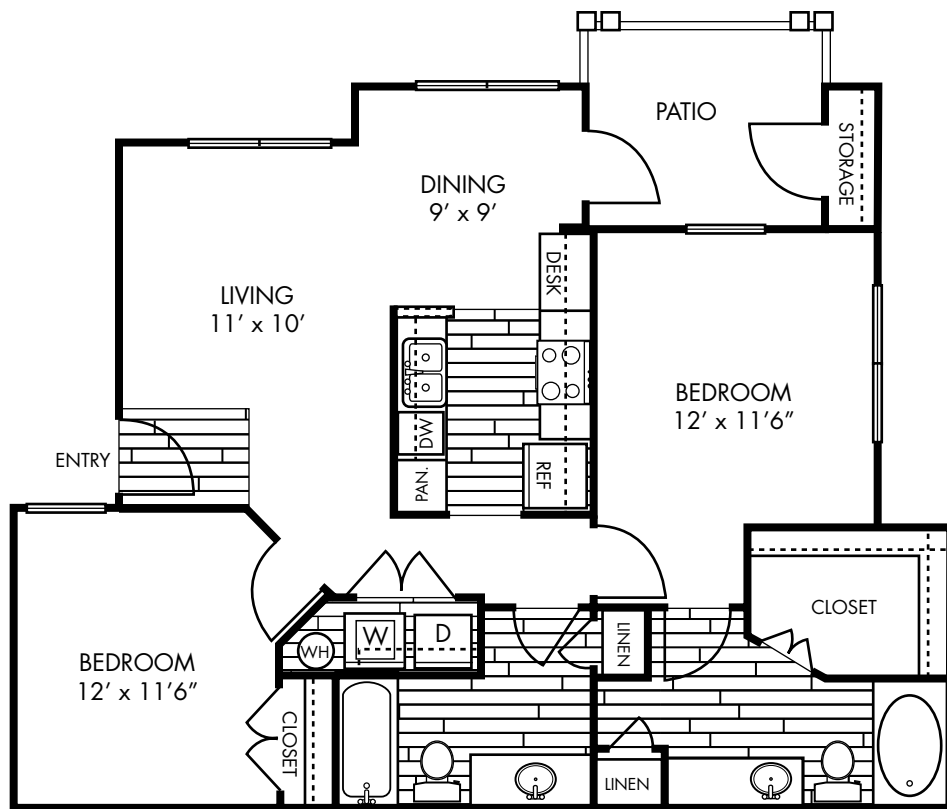

# REPUBLIC HOLLOW TREE APARTMENT HOMES

**B1-0**  
TWO BEDROOM TWO BATH  
995 SQUARE FEET