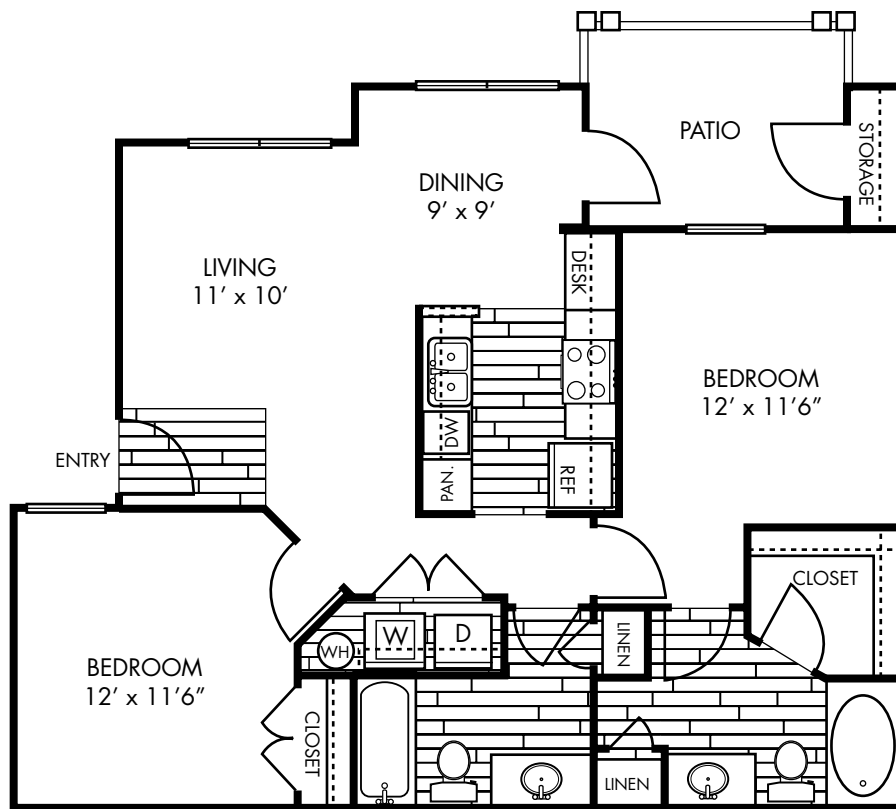

# REPUBLIC HOLLOW TREE APARTMENT HOMES

**B1**  
TWO BEDROOM TWO BATH  
959 SQUARE FEET