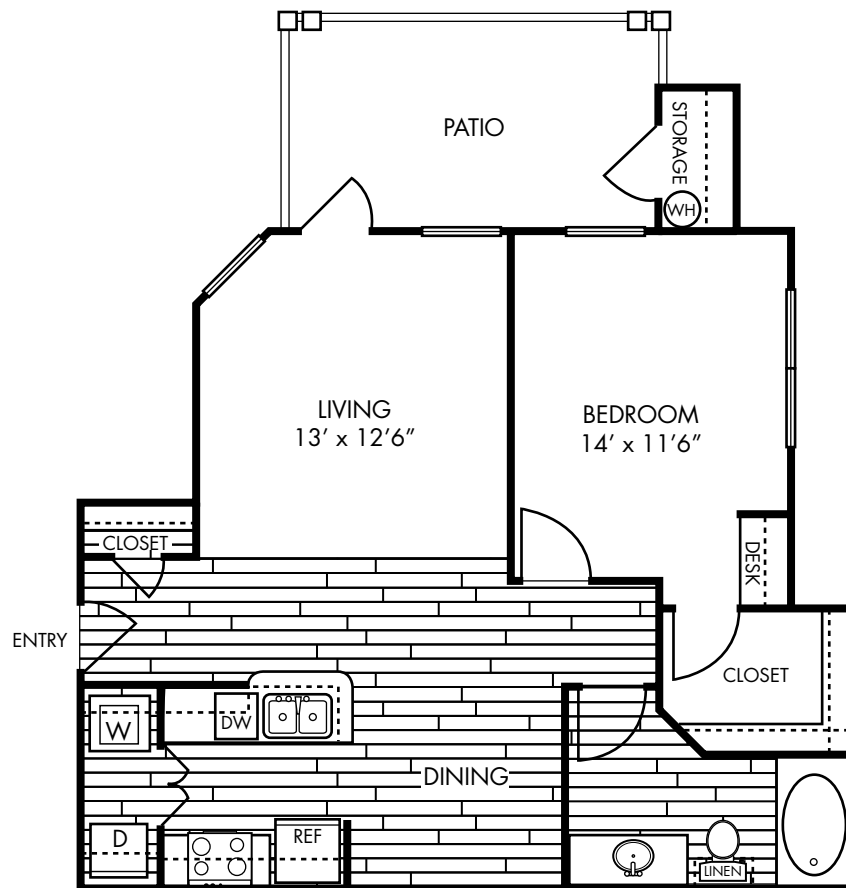

# REPUBLIC HOLLOW TREE APARTMENT HOMES

A2-0  
ONE BEDROOM ONE BATH  
795 SQUARE FEET