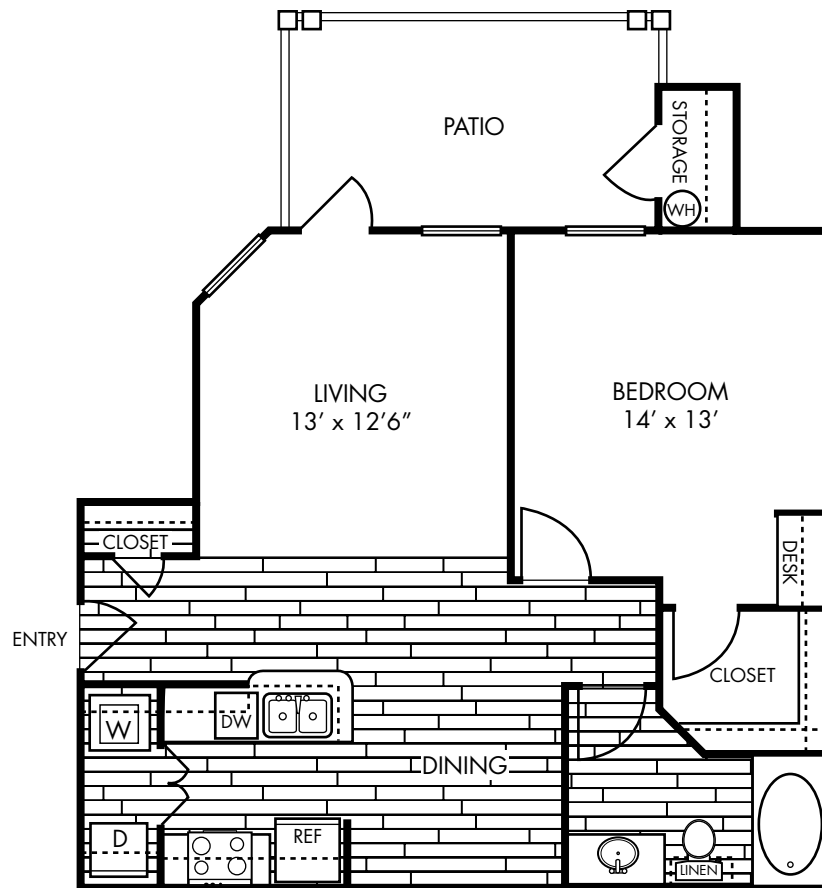

# REPUBLIC HOLLOW TREE APARTMENT HOMES

A2  
ONE BEDROOM ONE BATH  
805 SQUARE FEET