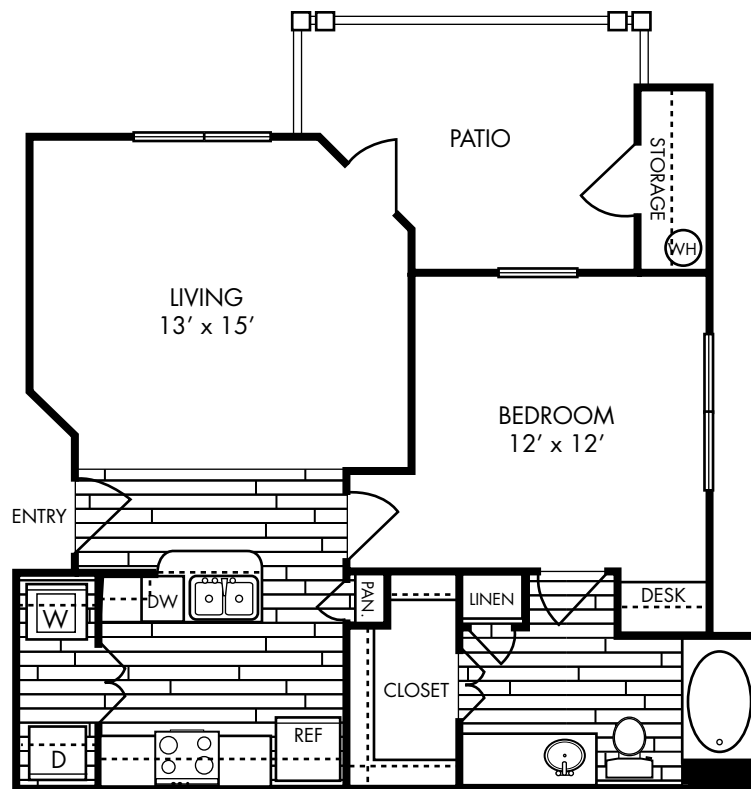

REPUBLIC HOLLOW TREE APARTMENT HOMES

A1-0
ONE BEDROOM ONE BATH
717 SQUARE FEET