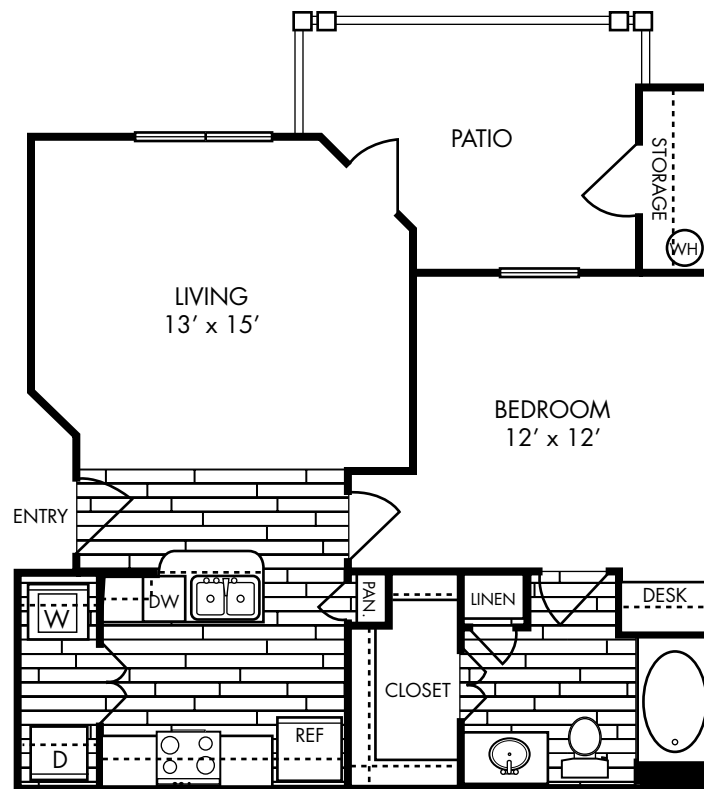

# REPUBLIC HOLLOW TREE APARTMENT HOMES

A1  
ONE BEDROOM ONE BATH  
704 SQUARE FEET